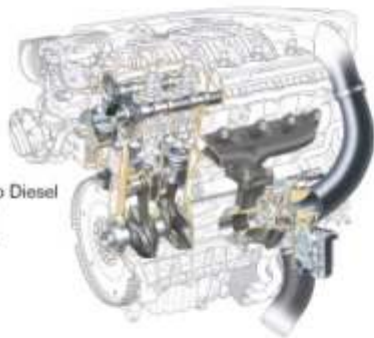

TRUE LUXURY STARTS HERE

If you believe luxury is not an indulgence but a necessity, Volvo S80 is the car for you. It promises personalised comfort in every detail. This Scandinavian beauty balances ingenuity with simplicity, comfort with functionality and strength with smooth dimensions. Equipped with the latest D3 engine, the Volvo S80 has been designed around you to deliver 163 horsepower with impressive efficiency.

D3 Turbo Diesel
163 HP
400 Nm