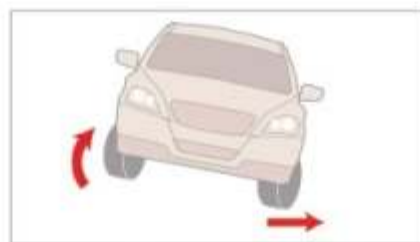

Roll Stability Control (RSC)