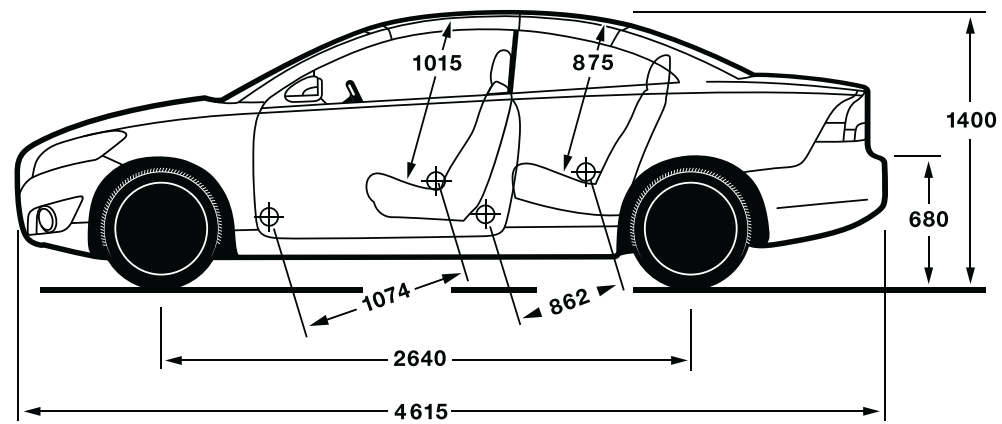

SPECIFICATIONS VOLVO C70 MY'13

ENGINE	T5	D3	D4
Displacement (cm³)	2521	1984	1984
Maximum power (HP/rpm)	230/5000	150/3500	177/3500
Maximum torque (Nm/rpm)	320/1500-5000	350/1500-2750	400/1750-2750
Maximum speed (km/h)			
manual transmission	-	210	220
automatic transmission	235	205	215
Acceleration 0-100 km/h (s)			
manual transmission	-	10.8	9.8
automatic transmission	8.0	10.9	9.9
Fuel consumption (l/100 km)			
urban cycle (man./auto.)	-/14.0	7.9/8.7	7.9/8.7
route cycle (man./auto.)	-/6.7	4.6/5.1	4.6/5.1
mixed cycle (man./auto.)	-/9.4	5.9/6.4	5.9/6.4
CO₂ emission (g/km), average (man./auto.)	-/219	154/169	154/169

VOLVO NEW C70