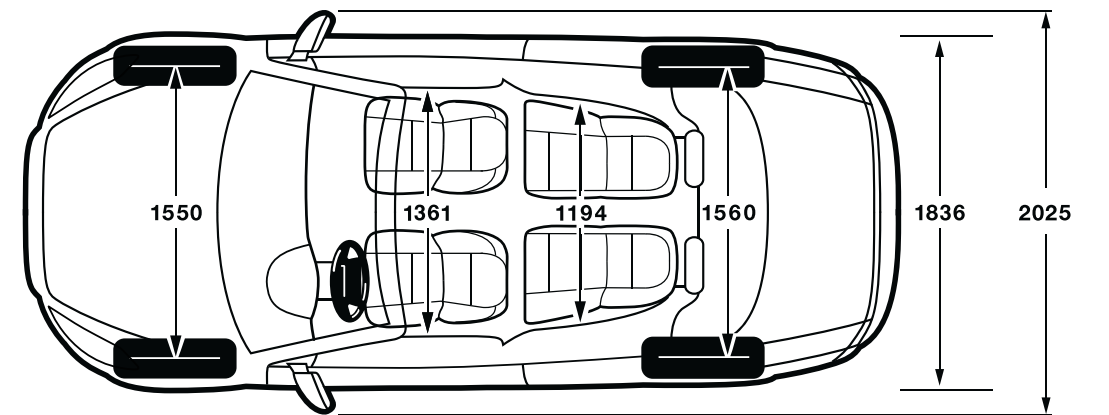

SPECIFICATIONS VOLVO C70 MY'13

ENGINE	T5	D3	D4
Displacement (cm³)	2521	1984	1984
Maximum power (HP/rpm)	230/5000	150/3500	177/3500
Maximum torque (Nm/rpm)	320/1500-5000	350/1500-2750	400/1750-2750
Maximum speed (km/h)			
manual transmission	-	210	220
automatic transmission	235	205	215
Acceleration 0-100 km/h (s)			
manual transmission	-	10.8	9.8
automatic transmission	8.0	10.9	9.9
Fuel consumption (l/100 km)			
urban cycle (man./auto.)	-/14.0	7.9/8.7	7.9/8.7
route cycle (man./auto.)	-/6.7	4.6/5.1	4.6/5.1
mixed cycle (man./auto.)	-/9.4	5.9/6.4	5.9/6.4
CO₂ emission (g/km), average (man./auto.)	-/219	154/169	154/169

VOLVO NEW C70