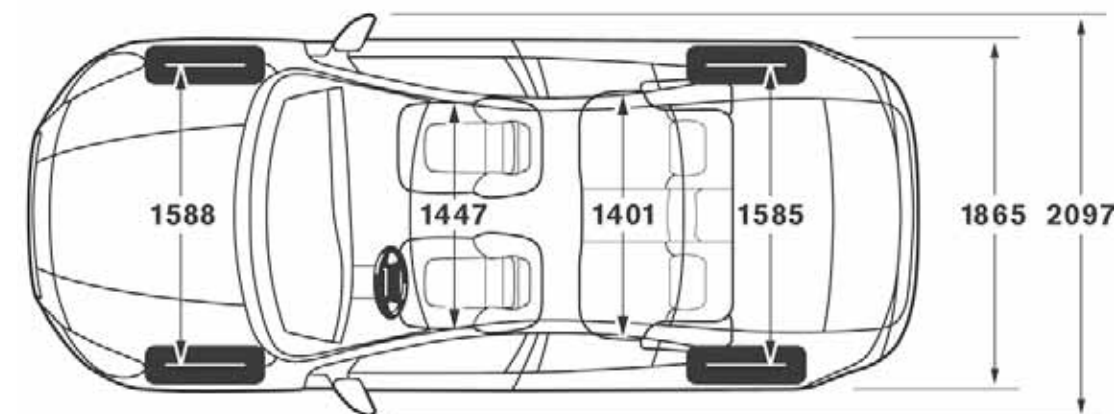

ENGINE	T3	T4	T4F	T5	T6 AWD	D2	D3	D4	D5	D5 AWD auto.
Engine code/symbol	45/B4164T3	48/B4164T	07/B4164T2	47/B4204T7	90/B6304T4	84/D4162T	31/D5204T7	88/D5204T3	83/D5244T11	82/D5244T15
Number of cylinders	4	4	4	4	6	4	5	5	5	5
Number of valves	16	16	16	16	24	8	20	20	20	20
Displacement (cm³)	1596	1596	1596	1999	2953	1560	1984	1984	2400	2400
Maximum power (HP/rpm)	150/5700	180/5700	180/5700	240/5500	304/5600	115/3600	136/3500	163/3500	215/4000	215/4000
Maximum torque (Nm/rpm)	240/1600÷4000	240/1600÷5000	240/1600÷5000	320/1800÷5000	440/2100 ÷ 4200	270/1750 ÷ 2500	400/1500 ÷ 2750	400/1500 ÷ 2750	420/1500 ÷ 3250	440/1500 ÷ 3000
Maximum speed (km/h)										
manual transmission	210	225	225	230	-	195	204	220	230	-
automatic transmission	n.a.	225	225	230	250	190	200	215	230	225
Acceleration 0-100 km/h (s)										
manual transmission	9.5	8.3	8.3	7.3	-	10.9	10.2	9.2	7.7	-
automatic transmission	n.a.	9.0	9.0	7.5	6.1	12.3	10.2	9.2	7.7	8.0
Type of fuel	Petrol	Petrol	Petrol	Petrol	Petrol	Diesel	Diesel	Diesel	Diesel	Diesel
Fuel consumption (l/100 km)										
urban cycle (man./auto.)	7.4/9.6	8.6/9.6	9.3/10.1	10.9/11.2	- /14.5	5.1/4.9	5.1/6.8	5.1/7.9	5.8/8.1	-/8.5
route cycle (man./auto.)	4.9/5.6	5.1/5.6	5.3/5.5	6.2/6.6	- /7.3	3.9/4.0	3.9/4.6	3.9/4.6	4.1/4.6	-/5.1
mixed cycle (man./auto.)	5.8/7.1	6.4/7.1	6.8/7.2	7.9/8.3	- /9.9	4.3/4.3	4.3/5.4	4.3/5.8	4.7/5.9	-/6.3
CO₂ emission (g/km), average (man./auto.)	135/164	149/164	157/166	184/193	- /231	114/114	114/142	114/152	124/154	-/166
Fuel tank capacity: 70 l