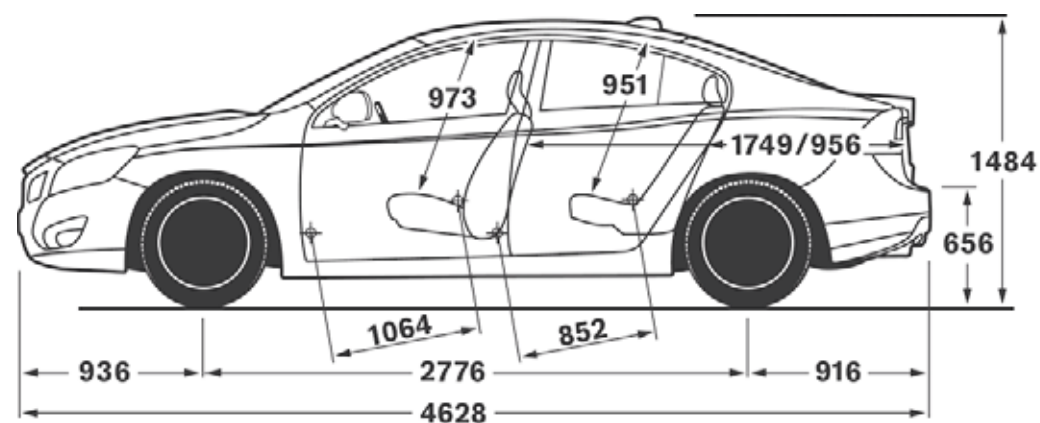

ENGINE	T3	T4	T4F	T5	T6 AWD	D2	D3	D4	D5	D5 AWD auto.
Engine code/symbol	45/B4164T3	48/B4164T	07/B4164T2	47/B4204T7	90/B6304T4	84/D4162T	31/D5204T7	88/D5204T3	83/D5244T11	82/D5244T15
Number of cylinders	4	4	4	4	6	4	5	5	5	5
Number of valves	16	16	16	16	24	8	20	20	20	20
Displacement (cm³)	1596	1596	1596	1999	2953	1560	1984	1984	2400	2400
Maximum power (HP/rpm)	150/5700	180/5700	180/5700	240/5500	304/5600	115/3600	136/3500	163/3500	215/4000	215/4000
Maximum torque (Nm/rpm)	240/1600÷4000	240/1600÷5000	240/1600÷5000	320/1800÷5000	440/2100 ÷ 4200	270/1750 ÷ 2500	400/1500 ÷ 2750	400/1500 ÷ 2750	420/1500 ÷ 3250	440/1500 ÷ 3000
Maximum speed (km/h)										
manual transmission	210	225	225	230	-	195	204	220	230	-
automatic transmission	n.a.	225	225	230	250	190	200	215	230	225
Acceleration 0-100 km/h (s)										
manual transmission	9.5	8.3	8.3	7.3	-	10.9	10.2	9.2	7.7	-
automatic transmission	n.a.	9.0	9.0	7.5	6.1	12.3	10.2	9.2	7.7	8.0
Type of fuel	Petrol	Petrol	Petrol	Petrol	Petrol	Diesel	Diesel	Diesel	Diesel	Diesel
Fuel consumption (l/100 km)										
urban cycle (man./auto.)	7.4/9.6	8.6/9.6	9.3/10.1	10.9/11.2	- /14.5	5.1/4.9	5.1/6.8	5.1/7.9	5.8/8.1	-/8.5
route cycle (man./auto.)	4.9/5.6	5.1/5.6	5.3/5.5	6.2/6.6	- /7.3	3.9/4.0	3.9/4.6	3.9/4.6	4.1/4.6	-/5.1
mixed cycle (man./auto.)	5.8/7.1	6.4/7.1	6.8/7.2	7.9/8.3	- /9.9	4.3/4.3	4.3/5.4	4.3/5.8	4.7/5.9	-/6.3
CO₂ emission (g/km), average (man./auto.)	135/164	149/164	157/166	184/193	- /231	114/114	114/142	114/152	124/154	-/166
Fuel tank capacity: 70 l