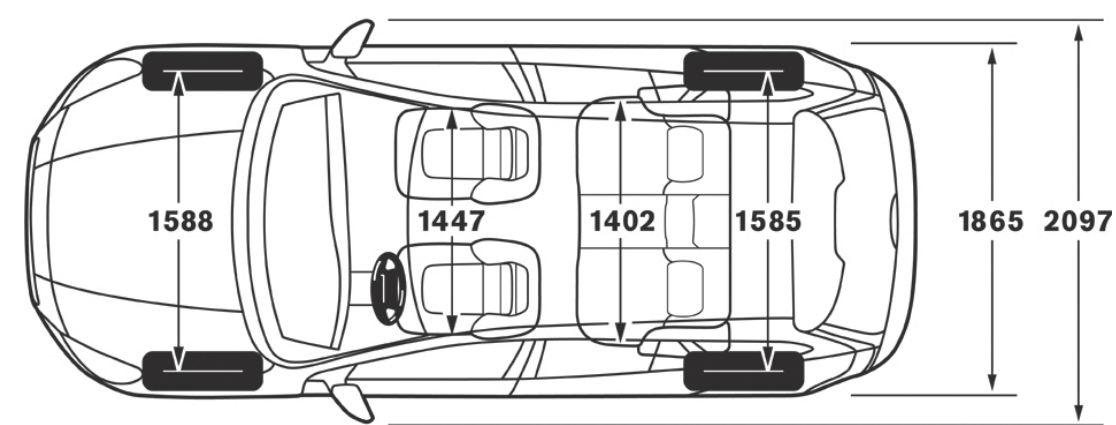

Fuel tank capacity: 67.5 l