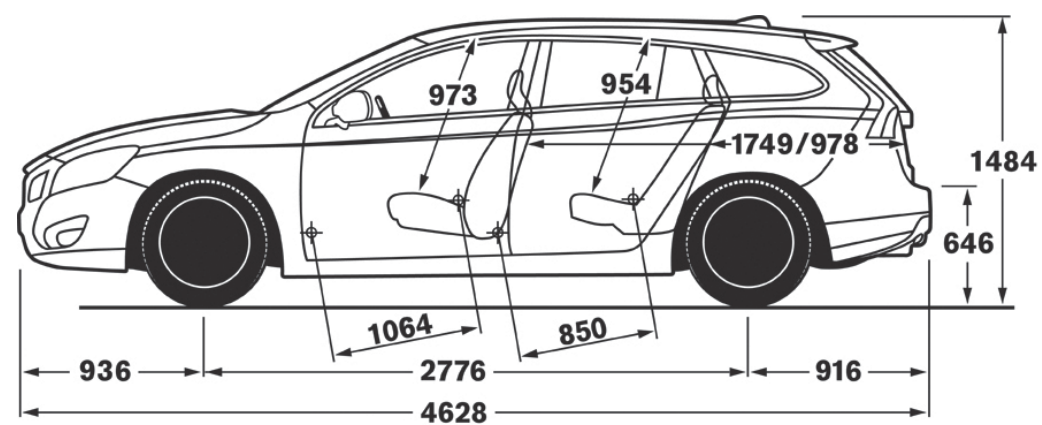

Fuel tank capacity: 67.5 l