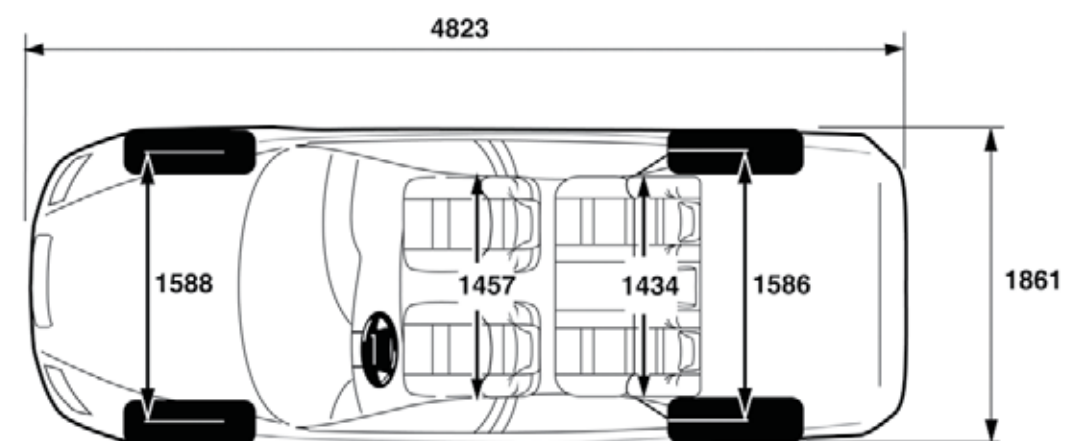

ENGINE	T4	T4F	T5	T6 AWD	D2	D3	D4	D4 AWD	D5	D5 AWD
Engine code/symbol	48/B4164T	07/B4164T2	47/B4204T7	90/B6304T4	84/D4162T	31/D5204T7	88/D5204T3	87/D5244T17	83/D5244T11	82/D5244T15
Number of cylinders	4	4	4	6	4	5	5	5	5	5
Number of valves	16	16	16	24	16	20	20	20	20	20
Displacement (cm³)	1596	1596	1999	2953	1560	1984	1984	2400	2400	2400
Maximum power (HP/rpm)	180/5700	180/5700	240/5500	304/5600	115/3600	136/3500	163/3500	163/3500	215/4000	215/4000
Maximum torque (Nm/rpm)	240/1600-5000	240/1600-5000	320/1800-5000	440/2100÷4200	240/1750	400/1500÷2750	400/1500÷2750	420/1500÷2500	420/1500÷3250	440/1500÷3250
Maximum speed (km/h)										
manual transmission	210	210	230	-	190	210	210	210	225	-
automatic transmission	210	210	230	250	n.a.	205	205	205	-	220
Acceleration 0-100 km/h (s)										
manual transmission	8.7	8.7	7.7	-	11.5	9.9	9.9	9.9	8.1	-
automatic transmission	9.9	9.9	7.9	6.9	n.a.	9.9	9.9	9.9	-	8.6
Fuel consumption (l/100 km)										
urban cycle (man./auto.)	9.0/10.2	9.6/10.3	11.1/11.3	-/14.8	5.3/n.a.	6.4/8.0	6.4/8.0	6.4/8.0	6.3/-	-/8.8
route cycle (man./auto.)	5.5/6.0	5.6/6.0	6.4/6.7	-/7.5	4.1/n.a.	4.5/4.9	4.5/4.9	4.5/4.9	4.4/-	-/5.4
mixed cycle (man./auto.)	6.8/7.5	7.0/7.5	8.1/8.4	-/10.2	4.5/n.a.	5.2/6.0	5.2/6.0	5.2/6.0	5.1/-	-/6.6
CO₂ emission (g/km), average (man./auto.)	157/175	163/175	189/195	-/237	119/n.a.	137/159	137/159	137/159	134/-	-/175

* Maximum speed is limited electronically

* - figures relate to consumption of petrol. Because of lower calorific value for E85 fuel, consumption of E85 may be 40% higher than that of petrol.