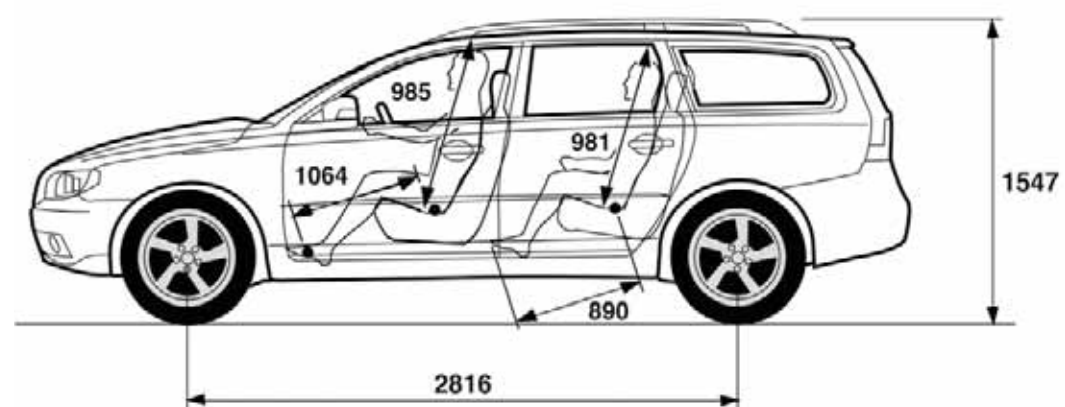

ENGINE	T4	T4F	T5	T6 AWD	D2	D3	D4	D4 AWD	D5	D5 AWD
Engine code/symbol	48/B4164T	07/B4164T2	47/B4204T7	90/B6304T4	84/D4162T	31/D5204T7	88/D5204T3	87/D5244T17	83/D5244T11	82/D5244T15
Number of cylinders	4	4	4	6	4	5	5	5	5	5
Number of valves	16	16	16	24	16	20	20	20	20	20
Displacement (cm³)	1596	1596	1999	2953	1560	1984	1984	2400	2400	2400
Maximum power (HP/rpm)	180/5700	180/5700	240/5500	304/5600	115/3600	136/3500	163/3500	163/3500	215/4000	215/4000
Maximum torque (Nm/rpm)	240/1600-5000	240/1600-5000	320/1800-5000	440/2100÷4200	240/1750	400/1500÷2750	400/1500÷2750	420/1500÷2500	420/1500÷3250	440/1500÷3250
Maximum speed (km/h)										
manual transmission	210	210	230	-	190	210	210	210	225	-
automatic transmission	210	210	230	250	n.a.	205	205	205	-	220
Acceleration 0-100 km/h (s)										
manual transmission	8.7	8.7	7.7	-	11.5	9.9	9.9	9.9	8.1	-
automatic transmission	9.9	9.9	7.9	6.9	n.a.	9.9	9.9	9.9	-	8.6
Fuel consumption (l/100 km)										
urban cycle (man./auto.)	9.0/10.2	9.6/10.3	11.1/11.3	-/14.8	5.3/n.a.	6.4/8.0	6.4/8.0	6.4/8.0	6.3/-	-/8.8
route cycle (man./auto.)	5.5/6.0	5.6/6.0	6.4/6.7	-/7.5	4.1/n.a.	4.5/4.9	4.5/4.9	4.5/4.9	4.4/-	-/5.4
mixed cycle (man./auto.)	6.8/7.5	7.0/7.5	8.1/8.4	-/10.2	4.5/n.a.	5.2/6.0	5.2/6.0	5.2/6.0	5.1/-	-/6.6
CO₂ emission (g/km), average (man./auto.)	157/175	163/175	189/195	-/237	119/n.a.	137/159	137/159	137/159	134/-	-/175

* Maximum speed is limited electronically

* - figures relate to consumption of petrol. Because of lower calorific value for E85 fuel, consumption of E85 may be 40% higher than that of petrol.