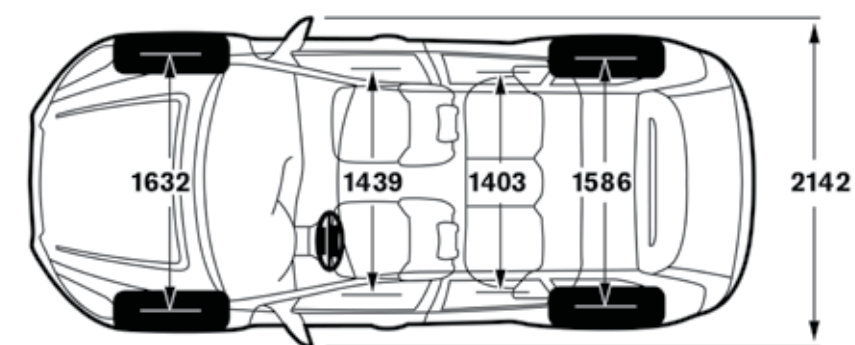

SPECIFICATIONS VOLVO XC60 MY'13

VOLVO XC60 MY'13

ENGINE	T5	T6 AWD	D3	D4	D4 AWD	D5 AWD man.	D5 AWD auto.
Engine code/symbol	47/4204T7	90/B6304T4	31/D5204T7	88/D5204T3	87/D5244T17	83/D5244T11	82/D5244T15
Number of cylinders	4	6	5	5	5	5	5
Number of valves	16	24	20	20	20	20	20
Displacement (cm³)	1999	2953	1984	1984	2400	2400	2400
Maximum power (HP/rpm)	240/5500	304/5600	136/3500	163/3500	163/4000	215/4000	215/4000
Maximum torque (Nm/rpm)	320/1800 ÷ 5000	440/2100 ÷ 4200	350/1500 ÷ 2250	400/1500 ÷ 2750	420/1500 ÷ 2500	420/1500 ÷ 3250	440/1500 ÷ 3000
Maximum speed (km/h)							
manual transmission	-	-	190	200	195	210	-
automatic transmission	210	210*	185	195	190	-	205
Acceleration 0-100 km/h (s)							
manual transmission	-	-	11.2	10.3	10.5	8.1	-
automatic transmission	8.1	7.3	11.2	10.3	10.9	-	8.3
Type of fuel	Petrol	Petrol	Diesel	Diesel	Diesel	Diesel	Diesel
Fuel consumption (l/100 km)							
urban cycle (man./auto.)	- /11.3	- /15.2	6.9/8.7	6.9/8.7	6.5/8.9	6.5/-	-/8.9
route cycle (man./auto.)	- /6.9	- /8.1	4.9/5.6	4.9/5.6	5.1/5.6	5.1/-	-/5.6
mixed cycle (man./auto.)	- /8.5	- /10.7	5.7/6.8	5.7/6.8	5.7/6.8	5.6/-	-/6.8
CO₂ emission (g/km), average (man./auto.)	198	- /249	149/178	149/178	149/179	149/-	-/179
Fuel tank capacity: 70 l							

* data are present at edition time. Current data are available at authorized VOLVO dealers.