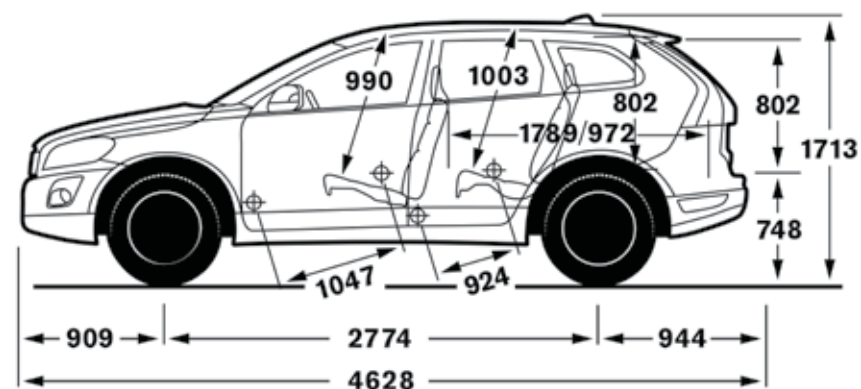

SPECIFICATIONS VOLVO XC60 MY'13

VOLVO XC60 MY'13

ENGINE	T5	T6 AWD	D3	D4	D4 AWD	D5 AWD man.	D5 AWD auto.
Engine code/symbol	47/4204T7	90/B6304T4	31/D5204T7	88/D5204T3	87/D5244T17	83/D5244T11	82/D5244T15
Number of cylinders	4	6	5	5	5	5	5
Number of valves	16	24	20	20	20	20	20
Displacement (cm³)	1999	2953	1984	1984	2400	2400	2400
Maximum power (HP/rpm)	240/5500	304/5600	136/3500	163/3500	163/4000	215/4000	215/4000
Maximum torque (Nm/rpm)	320/1800 ÷ 5000	440/2100 ÷ 4200	350/1500 ÷ 2250	400/1500 ÷ 2750	420/1500 ÷ 2500	420/1500 ÷ 3250	440/1500 ÷ 3000
Maximum speed (km/h)							
manual transmission	-	-	190	200	195	210	-
automatic transmission	210	210*	185	195	190	-	205
Acceleration 0-100 km/h (s)							
manual transmission	-	-	11.2	10.3	10.5	8.1	-
automatic transmission	8.1	7.3	11.2	10.3	10.9	-	8.3
Type of fuel	Petrol	Petrol	Diesel	Diesel	Diesel	Diesel	Diesel
Fuel consumption (l/100 km)							
urban cycle (man./auto.)	- /11.3	- /15.2	6.9/8.7	6.9/8.7	6.5/8.9	6.5/-	-/8.9
route cycle (man./auto.)	- /6.9	- /8.1	4.9/5.6	4.9/5.6	5.1/5.6	5.1/-	-/5.6
mixed cycle (man./auto.)	- /8.5	- /10.7	5.7/6.8	5.7/6.8	5.7/6.8	5.6/-	-/6.8
CO₂ emission (g/km), average (man./auto.)	198	- /249	149/178	149/178	149/179	149/-	-/179
Fuel tank capacity: 70 l							

* data are present at edition time. Current data are available at authorized VOLVO dealers.