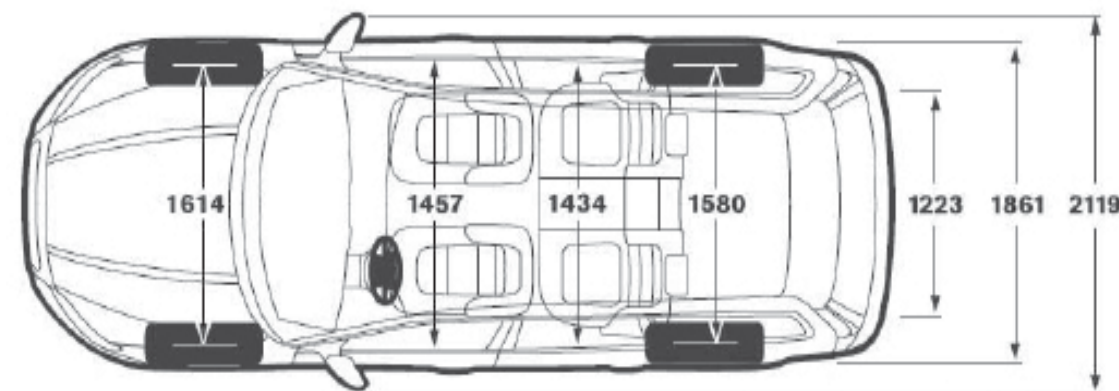

* Maximum speed is limited electronically

Cargo area capacity: 575/1600 dm³

VOLVO
ASSISTANCE**ASSISTANCE**

DURING A TRIP THERE IS ALWAYS A POSSIBILITY THAT YOU MAY EXPERIENCE A BREAKDOWN. THAT IS WHY VOLVO OFFERS EVERY CUSTOMER AN INSURANCE RELATED WITH BREAKDOWNS FOR THREE YEARS, IN ALL EUROPE, 24 HOURS A DAY. APART FROM CIRCUMSTANCES WE WILL TAKE CARE OF PASSENGERS AND A VEHICLE.