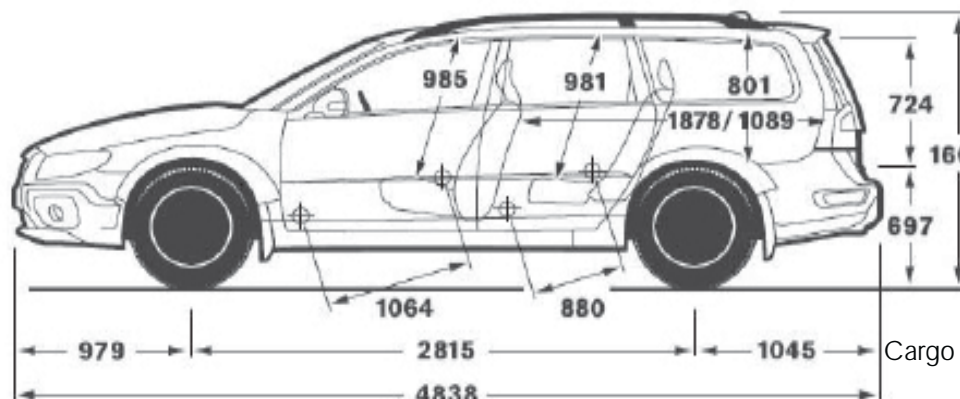

SPECIFICATIONS VOLVO XC70 MY'13

ENGINE	T6 AWD auto.	D4	D4 AWD	D5 AWD	D5 AWD
Engine code/symbol	90/B6304T4	88/D5204T3	87/D5244T17	83/D5244T11	82/D5244T15
Number of cylinders	6	5	5	5	5
Number of valves	24	20	20	20	20
Displacement (cm³)	2953	1984	2400	2400	2400
Maximum power (HP/rpm)	304/5600	163/3000	163/4000	215/4000	215/4000
Maximum torque (Nm/rpm)	440/2100÷4200	400/1400÷2850	420/1750÷3000	420/1500÷3250	440/1500÷3250
Drive system	AWD – All Wheel Drive	FWD - Front Wheel Drive	AWD – All Wheel Drive	AWD – All Wheel Drive	AWD – All Wheel Drive
Maximum speed (km/h)					
manual transmission	–	205	200	215	–
automatic transmission	210	200	195	–	205
Acceleration 0-100 km/h (s)					
manual transmission	–	10.2	10.4	8.3	–
automatic transmission	7.4	10.2	10.8	–	8.8
Fuel consumption (l/100 km)					
urban cycle (man./auto.)	–/15.1	6.8/8.4	6.5/8.7	6.5/–	–/8.7
route cycle (man./auto.)	–/8.1	4.8/5.3	5.1/5.7	5.1/–	–/5.7
mixed cycle (man./auto.)	–/10.6	5.5/6.4	5.6/6.8	5.6/–	–/6.8
CO₂ emission (g/km), average (man./auto.)	–/248	144/169	149/179	149/–	–/179

* Maximum speed is limited electronically

Cargo area capacity: 575/1600 dm³