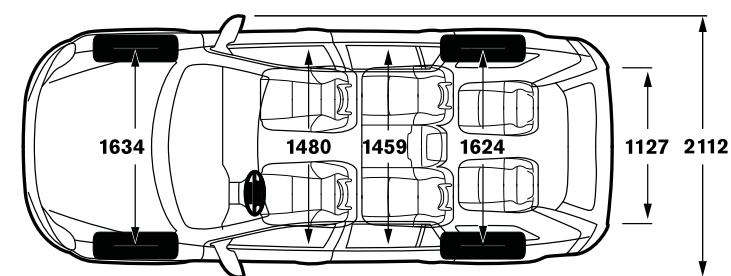

SPECIFICATIONS VOLVO XC90 MY'13

ENGINE	D4 FWD	D5 AWD
Engine code/symbol	69/D5244T5	71/D5244T18
Number of cylinders	5	5
Number of valves	20	20
Displacement (cm³)	2400	2400
Maximum power (HP/rpm)	163/4000	200/3900
Maximum torque (Nm/rpm)	340/1750–3000	420/1900–2800
Maximum speed (km/h)		
manual transmission	-	-
automatic transmission	190	205
Acceleration 0-100 km/h (s)		
manual transmission	-	-
automatic transmission	11.8	10.3
Fuel consumption (l/100 km)**		
urban cycle (man./auto.)	-/10.7	-/11.0
route cycle (man./auto.)	-/6.8	-/6.8
mixed cycle (man./auto.)	-/8.2	-/8.3
CO₂ emission (g/km), average (man./auto.)	-/216	-/219

VOLVO XC90 (7-seats version)

*) Maximum speed is limited electronically

***) Fuel consumption for 7-seats version. Fuel consumption for 5-seats version is lower about 0.1 l/100km