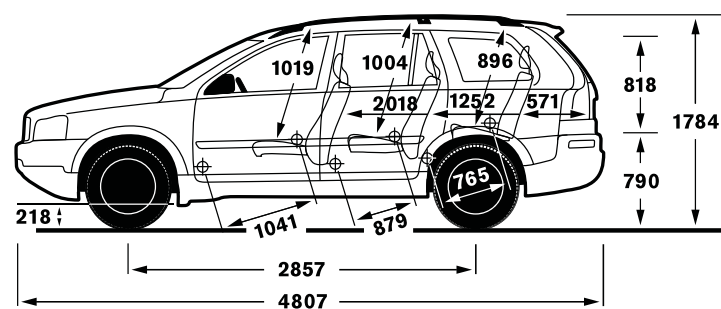

SPECIFICATIONS VOLVO XC90 MY'13

ENGINE	D4 FWD	D5 AWD
Engine code/symbol	69/D5244T5	71/D5244T18
Number of cylinders	5	5
Number of valves	20	20
Displacement (cm³)	2400	2400
Maximum power (HP/rpm)	163/4000	200/3900
Maximum torque (Nm/rpm)	340/1750–3000	420/1900–2800
Maximum speed (km/h)		
manual transmission	-	-
automatic transmission	190	205
Acceleration 0-100 km/h (s)		
manual transmission	-	-
automatic transmission	11.8	10.3
Fuel consumption (l/100 km)**		
urban cycle (man./auto.)	-/10.7	-/11.0
route cycle (man./auto.)	-/6.8	-/6.8
mixed cycle (man./auto.)	-/8.2	-/8.3
CO₂ emission (g/km), average (man./auto.)	-/216	-/219

VOLVO XC90 (7-seats version)

*) Maximum speed is limited electronically

***) Fuel consumption for 7-seats version. Fuel consumption for 5-seats version is lower about 0.1 l/100km