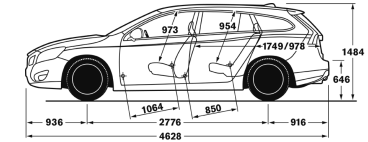

ENGINE	T3		T4		T5		T6 AWD		D2		D3		D4		D5		D5 AWD			
	Manual	Auto	Manual	Auto	Manual	Auto	Manual	Auto	Manual	Auto	Manual	Auto	Manual	Auto	Manual	Auto	Manual	Auto		
Configuration/Cylinders	Transverse - 16 valve, 4 cylinder		Transverse - 16 valve, 4 cylinder		Transverse - 16 valve, 4 cylinder		Transverse - 24 valve, 6 cyl.		Transverse - 8 valve, 4 cylinder		Transverse - 20 valve, 5 cylinder		Transverse - 20 valve, 5 cylinder		Transverse - 20 valve, 5 cylinder		Transverse - 20 valve, 5 cyl.			
Engine capacity, l (US)	1596		1596		1999		2053		1560		1984		1984		2400		2400			
Max. output ECE, hp/kw/rpm	150/110/5700		189/132/5700		240/177/5500		304/222/5500		115/84/3600		136/100/3900		163/120/3900		219/158/4000		259/189/4000			
Max. torque ECE, Nm/rpm	240/1600-4000		240/1600-5000		320/1800-5000		440/2100-4200		270/1750-2500		350/1500-2250		400/1500-2750		420/1500-3250		440/1500-3250		440/1500-3250	
Transmission	6 speed		6 speed		6 speed		6 speed		6 speed		6 speed		6 speed		6 speed		6 speed		6 speed	
Fuel	95-98 RON unleaded (l)		95-98 RON unleaded (l)		95-98 RON unleaded (l)		95-98 RON unleaded (l)		Diesel (v)		Diesel (v)		Diesel (v)		Diesel (v)		Diesel (v)		Diesel (v)	
Fuel system	Direct Fuel Injection		Direct Fuel Injection		Direct Fuel Injection		Port Fuel Injection		Common Rail Direct Injection		Common Rail Direct Injection		Common Rail Direct Injection		Common Rail Direct Injection		Common Rail Direct Injection		Common Rail Direct Injection	
Fuel tank volume, litres (gallons)	67.5 (14.8)		67.5 (14.8)		67.5 (14.8)		67.5 (14.8)		67.5 (14.8)		67.5 (14.8)		67.5 (14.8)		67.5 (14.8)		67.5 (14.8)		67.5 (14.8)	

PERFORMANCE	T3		T4		T5		T6 AWD		D2		D3		D4		D5		D5 AWD	
	Manual	Auto	Manual	Auto	Manual	Auto	Manual	Auto	Manual	Auto	Manual	Auto	Manual	Auto	Manual	Auto	Manual	Auto
Top speed, mph	124	127	137	137	143	143	155	155	118	115	127	124	137	134	143	143	143	140
Acceleration 0-60 mph, sec	9.1	9.8	8.0	8.7	7.1	7.3	5.9	5.9	10.7	12.0	9.8	9.8	8.9	8.9	7.1	7.3	7.3	7.3
0-62 mph (0-100 km/h), sec	9.6	10.4	8.5	9.2	7.5	7.7	6.2	6.2	11.3	12.7	10.4	10.4	9.4	9.4	7.5	7.7	7.7	7.7
Drag co-efficient	0.29		0.29		0.29		0.29		0.29		0.29		0.29		0.29		0.29	

FUEL CONSUMPTION (l)(l)(l)(l)	T3		T4		T5		T6 AWD		D2		D3		D4		D5		D5 AWD	
	Manual	Auto	Manual	Auto	Manual	Auto	Manual	Auto	Manual	Auto	Manual	Auto	Manual	Auto	Manual	Auto	Manual	Auto
Urban	37.7 / 7.5	28.5 / 9.9	32.5 / 8.7	28.5 / 9.9	25.2 / 11.2	24.6 / 11.5	19.5 / 14.5	19.5 / 14.5	54.3 / 5.2	55.4 / 5.1	54.3 / 5.2	39.8 / 7.1	54.3 / 5.2	39.8 / 7.1	50.4 / 5.6	33.2 / 8.5	32.8 / 8.6	32.8 / 8.6
Extra Urban	55.4 / 5.1	47.9 / 5.9	52.3 / 5.4	47.9 / 5.9	46.3 / 6.1	44.8 / 6.3	38.7 / 7.3	38.7 / 7.3	68.9 / 4.1	67.3 / 4.2	68.9 / 4.1	58.9 / 4.8	68.9 / 4.1	58.9 / 4.8	70.6 / 4.0	52.6 / 4.9	54.3 / 5.2	54.3 / 5.2
Combined	47.1 / 6.0	38.2 / 7.4	42.8 / 6.6	38.2 / 7.4	35.3 / 8.0	34.5 / 8.2	28.5 / 9.9	28.5 / 9.9	62.8 / 4.5	62.8 / 4.5	62.8 / 4.5	49.6 / 5.7	62.8 / 4.5	49.6 / 5.7	61.4 / 4.6	45.6 / 6.2	44.1 / 6.4	44.1 / 6.4

EMISSIONS	T3		T4		T5		T6 AWD		D2		D3		D4		D5		D5 AWD	
	Manual	Auto	Manual	Auto	Manual	Auto	Manual	Auto	Manual	Auto	Manual	Auto	Manual	Auto	Manual	Auto	Manual	Auto
CO₂, g/km	139	171	153	171	186	192	237	237	119	119	119	149	119	149	120	162	169	169
Vehicle Tax Band	H	G	G	H	F	F	E	E	C	C	C	F	C	F	C	H	H	H
First Year Vehicle Tax	£120	£275	£170	£275	£460	£460	£815	£815	£0	£0	£0	£135	£0	£135	£0	£170	£275	£275
Subsequent Years Vehicle Tax	£120	£195	£170	£195	£250	£250	£460	£460	£30	£30	£30	£135	£30	£135	£30	£170	£195	£195
Emission Level	Euro V		Euro V		Euro V		Euro V		Euro V		Euro V		Euro V		Euro V		Euro V	

WEIGHTS	T3		T4		T5		T6 AWD		D2		D3		D4		D5		D5 AWD	
	Manual	Auto	Manual	Auto	Manual	Auto	Manual	Auto	Manual	Auto	Manual	Auto	Manual	Auto	Manual	Auto	Manual	Auto
Min. kerb weight, kg (actual kerb weight dependent on spec.)	1565	1579	1570	1585	1611	1637	1784	1784	1573	1602	1632	1661	1635	1666	1655	1675	1675	1760

LUGGAGE COMPARTMENT	
Volume to glass line - rear seats up - litres	430
Volume to roof - rear seats up - litres	557
Volume to roof - rear seats down - litres	1241
Under Floor Volume - litres	30

INSURANCE RATINGS Insurance ratings may vary depending on model line and specification. For details, please refer to: www.thatcham.org/abigrouprating

- (i) For best performance and lowest fuel consumption 98 RON is recommended, 95 RON can be used for normal driving.
- (ii) The results do not express or imply any guarantee of the fuel consumption of a particular car.
- (iii) Official fuel consumption figures are obtained in accordance with Directive 93/116/EC as amended by 1999/100/EC. The figures are obtained under controlled test conditions and as such consumption achieved on the road will not necessarily accord with the official test results. Factors including driving styles and road, car and weather conditions will also have a bearing on actual fuel consumption achieved.
- (iv) Unbraked towing weight must not exceed 50% of kerb weight up to a maximum of 750 kg.
- (v) All diesel models are fitted with a particulate filter.

Notes
The weight of the vehicle will influence the level of CO₂ emitted and as a result, vehicles with higher levels of specification and factory fit options may emit higher levels of CO₂. However, vehicle tax is paid according to the weight and CO₂ emissions of the standard vehicle, as published in this price list.

A weightbridge must be used to determine specific weights. Data valid for manual transmission unless specified.
All measurements in mm
Auto = Geartronic Automatic Transmission