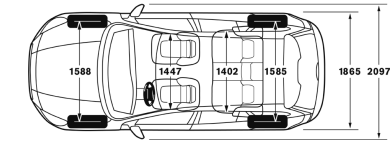

ENGINE	T3		T4		T5		T6 AWD		D2		D3		D4		D5		D5 AWD			
	Manual	Auto	Manual	Auto	Manual	Auto	Manual	Auto	Manual	Auto	Manual	Auto	Manual	Auto	Manual	Auto	Manual	Auto		
Configuration/Cylinders	Transverse - 16 valve, 4 cylinder		Transverse - 16 valve, 4 cylinder		Transverse - 16 valve, 4 cylinder		Transverse - 24 valve, 6 cyl.		Transverse - 8 valve, 4 cylinder		Transverse - 20 valve, 5 cylinder		Transverse - 20 valve, 5 cylinder		Transverse - 20 valve, 5 cylinder		Transverse - 20 valve, 5 cyl.			
Engine capacity, l (US)	1596		1596		1999		2053		1560		1984		1984		2400		2400			
Max. output ECE, hp/kw/rpm	150/110/5700		189/132/5700		240/177/5500		304/222/5500		115/84/3600		136/100/3900		163/120/3900		219/158/4000		259/189/4000			
Max. torque ECE, Nm/rpm	240/1600-4000		240/1600-5000		320/1800-5000		440/2100-4200		270/1750-2500		350/1500-2250		400/1500-2750		420/1500-3250		440/1500-3250		440/1500-3250	
Transmission	6 speed		6 speed		6 speed		6 speed		6 speed		6 speed		6 speed		6 speed		6 speed		6 speed	
Fuel	95-98 RON unleaded (l)		95-98 RON unleaded (l)		95-98 RON unleaded (l)		95-98 RON unleaded (l)		Diesel (v)		Diesel (v)		Diesel (v)		Diesel (v)		Diesel (v)		Diesel (v)	
Fuel system	Direct Fuel Injection		Direct Fuel Injection		Direct Fuel Injection		Port Fuel Injection		Common Rail Direct Injection		Common Rail Direct Injection		Common Rail Direct Injection		Common Rail Direct Injection		Common Rail Direct Injection		Common Rail Direct Injection	
Fuel tank volume, litres (gallons)	67.5 (14.8)		67.5 (14.8)		67.5 (14.8)		67.5 (14.8)		67.5 (14.8)		67.5 (14.8)		67.5 (14.8)		67.5 (14.8)		67.5 (14.8)		67.5 (14.8)	

PERFORMANCE	T3		T4		T5		T6 AWD		D2		D3		D4		D5		D5 AWD	
	Manual	Auto	Manual	Auto	Manual	Auto	Manual	Auto	Manual	Auto	Manual	Auto	Manual	Auto	Manual	Auto	Manual	Auto
Top speed, mph	124	127	137	137	143	143	155	155	118	115	127	124	137	134	143	143	143	140
Acceleration 0-60 mph, sec	9.1	9.8	8.0	8.7	7.1	7.3	5.9	5.9	10.7	12.0	9.8	9.8	8.9	8.9	7.1	7.3	7.3	7.3
0-62 mph (0-100 km/h), sec	9.6	10.4	8.5	9.2	7.5	7.7	6.2	6.2	11.3	12.7	10.4	10.4	9.4	9.4	7.5	7.7	7.7	7.7
Drag co-efficient	0.29		0.29		0.29		0.29		0.29		0.29		0.29		0.29		0.29	

FUEL CONSUMPTION (l)(l)(l)(l)	T3		T4		T5		T6 AWD		D2		D3		D4		D5		D5 AWD	
	Manual	Auto	Manual	Auto	Manual	Auto	Manual	Auto	Manual	Auto	Manual	Auto	Manual	Auto	Manual	Auto	Manual	Auto
Urban	37.7 / 7.5	28.5 / 9.9	32.5 / 8.7	28.5 / 9.9	25.2 / 11.2	24.6 / 11.5	19.5 / 14.5	19.5 / 14.5	54.3 / 5.2	55.4 / 5.1	54.3 / 5.2	39.8 / 7.1	54.3 / 5.2	39.8 / 7.1	50.4 / 5.6	33.2 / 8.5	32.8 / 8.6	32.8 / 8.6
Extra Urban	55.4 / 5.1	47.9 / 5.9	52.3 / 5.4	47.9 / 5.9	46.3 / 6.1	44.8 / 6.3	38.7 / 7.3	38.7 / 7.3	68.9 / 4.1	67.3 / 4.2	68.9 / 4.1	58.9 / 4.8	68.9 / 4.1	58.9 / 4.8	70.6 / 4.0	52.6 / 4.9	54.3 / 5.2	54.3 / 5.2
Combined	47.1 / 6.0	38.2 / 7.4	42.8 / 6.6	38.2 / 7.4	35.3 / 8.0	34.5 / 8.2	28.5 / 9.9	28.5 / 9.9	62.8 / 4.5	62.8 / 4.5	62.8 / 4.5	49.6 / 5.7	62.8 / 4.5	49.6 / 5.7	61.4 / 4.6	45.6 / 6.2	44.1 / 6.4	44.1 / 6.4

EMISSIONS	T3		T4		T5		T6 AWD		D2		D3		D4		D5		D5 AWD	
	Manual	Auto	Manual	Auto	Manual	Auto	Manual	Auto	Manual	Auto	Manual	Auto	Manual	Auto	Manual	Auto	Manual	Auto
CO₂, g/km	139	171	153	171	186	192	237	237	119	119	119	149	119	149	120	162	169	169
Vehicle Tax Band	H	G	G	H	F	F	E	E	C	C	C	F	C	F	C	H	H	H
First Year Vehicle Tax	£120	£275	£170	£275	£460	£460	£815	£815	£0	£0	£0	£135	£0	£135	£0	£170	£275	£275
Subsequent Years Vehicle Tax	£120	£195	£170	£195	£250	£250	£460	£460	£30	£30	£30	£135	£30	£135	£30	£170	£195	£195
Emission Level	Euro V		Euro V		Euro V		Euro V		Euro V		Euro V		Euro V		Euro V		Euro V	

WEIGHTS	T3		T4		T5		T6 AWD		D2		D3		D4		D5		D5 AWD	
	Manual	Auto	Manual	Auto	Manual	Auto	Manual	Auto	Manual	Auto	Manual	Auto	Manual	Auto	Manual	Auto	Manual	Auto
Min. kerb weight, kg (actual kerb weight dependent on spec.)	1565	1579	1570	1585	1611	1637	1784	1784	1573	1602	1632	1661	1635	1666	1655	1675	1675	1760

LUGGAGE COMPARTMENT	
Volume to glass line - rear seats up - litres	430
Volume to roof - rear seats up - litres	557
Volume to roof - rear seats down - litres	1241
Under Floor Volume - litres	30

INSURANCE RATINGS Insurance ratings may vary depending on model line and specification. For details, please refer to: www.thatcham.org/abigrouprating

- (i) For best performance and lowest fuel consumption 98 RON is recommended, 95 RON can be used for normal driving.
- (ii) The results do not express or imply any guarantee of the fuel consumption of a particular car.
- (iii) Official fuel consumption figures are obtained in accordance with Directive 93/116/EC as amended by 1999/100/EC. The figures are obtained under controlled test conditions and as such consumption achieved on the road will not necessarily accord with the official test results. Factors including driving styles and road, car and weather conditions will also have a bearing on actual fuel consumption achieved.
- (iv) Unbraked towing weight must not exceed 50% of kerb weight up to a maximum of 750 kg.
- (v) All diesel models are fitted with a particulate filter.

Notes
The weight of the vehicle will influence the level of CO₂ emitted and as a result, vehicles with higher levels of specification and factory fit options may emit higher levels of CO₂. However, vehicle tax is paid according to the weight and CO₂ emissions of the standard vehicle, as published in this price list.

A weightbridge must be used to determine specific weights. Data valid for manual transmission unless specified.
All measurements in mm
Auto = Geartronic Automatic Transmission