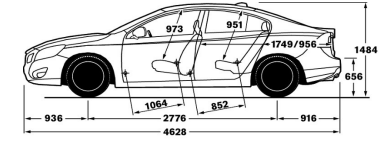

ENGINE	T3		T4		T5		T6 AWD	D2		D3		D4		D5	
	Manual	Auto	Manual	Auto	Manual	Auto	Auto	Manual	Auto	Manual	Auto	Manual	Auto	Manual	Auto
Configuration/Cylinders	Transverse - 16 valve, 4 cylinder		Transverse - 16 valve, 4 cylinder		Transverse - 16 valve, 4 cylinder		Transverse - 24 valve, 6 cyl.	Transverse - 8 valve, 4 cylinder		Transverse - 20 valve, 5 cylinder		Transverse - 20 valve, 5 cylinder		Transverse - 20 valve, 5 cylinder	
Engine capacity, cc	1596		1596		1999		2953	1560		1984		1984		2400	
Max. output ECE, hp/kw/rpm	150/110/5200		180/132/5700		240/172/5500		304/223/5600	115/84/3600		136/100/3500		163/120/3500		215/158/4000	
Max. torque ECE, Nm/rpm	240/1600-4000		240/1600-5000		320/1800-5000		440/2100-4200	270/1750-2500		350/1500-2250		400/1500-2750		420/1500-3250	
Transmission	6 speed		6 speed		6 speed		6 speed	6 speed		6 speed		6 speed		6 speed	
Fuel	95-98 RON unleaded (l)		95-98 RON unleaded (l)		95-98 RON unleaded (l)		95-98 RON unleaded (l)	Diesel (v)		Diesel (v)		Diesel (v)		Diesel (v)	
Fuel system	Direct Fuel Injection		Direct Fuel Injection		Direct Fuel Injection		Port Fuel Injection	Common Rail Direct Injection		Common Rail Direct Injection		Common Rail Direct Injection		Common Rail Direct Injection	
Fuel tank volume, litres (gallons)	67.5 (14.8)		67.5 (14.8)		67.5 (14.8)		67.5 (14.8)	67.5 (14.8)		67.5 (14.8)		67.5 (14.8)		67.5 (14.8)	
PERFORMANCE	T3		T4		T5		T6 AWD	D2		D3		D4		D5	
Top speed, mph	127	130	140	140	143	143	155	121	118	127	124	137	134	143	143
Acceleration 0-60 mph, sec	8.9	9.6	7.8	8.5	6.9	7.1	5.8	10.4	11.6	9.6	9.6	8.7	8.7	6.9	7.1
0-62 mph (0-100 km/h), sec	9.4	10.2	8.3	9.0	7.3	7.5	6.1	10.9	12.3	10.2	10.2	9.2	9.2	7.4	7.7
Drag co-efficient	0.28		0.28		0.28		0.28	0.28		0.28		0.28		0.28	
FUEL CONSUMPTION (ii)(iii)	T3		T4		T5		T6 AWD	D2		D3		D4		D5	
Mpg / l/100 km	Manual	Auto	Manual	Auto	Manual	Auto	Auto	Manual	Auto	Manual	Auto	Manual	Auto	Manual	Auto
Urban	38.2 / 7.4	29.4 / 9.6	32.8 / 8.6	29.4 / 9.6	25.2 / 11.2	24.8 / 11.4	19.5 / 14.5	55.4 / 5.1	57.7 / 4.9	55.4/5.1	41.5/6.8	55.4/5.1	41.5 / 6.8	49.6/5.7	34.9 / 8.1
Extra Urban	57.7 / 4.9	50.4 / 5.6	55.4 / 5.1	50.4 / 5.6	47.1 / 6.0	45.6 / 6.2	38.7 / 7.3	72.4 / 3.9	70.6 / 4.0	72.4/3.9	61.4/4.6	72.4/3.9	61.4 / 4.6	74.3/3.8	61.4 / 4.6
Combined	48.7 / 5.8	39.8 / 7.1	44.1 / 6.4	39.8 / 7.1	35.8 / 7.9	34.9 / 8.1	28.5 / 9.9	65.7 / 4.3	65.7 / 4.3	65.7/4.3	52.3/5.4	65.7/4.3	52.3 / 5.4	62.8/4.5	47.9 / 5.9
EMISSIONS	T3		T4		T5		T6 AWD	D2		D3		D4		D5	
CO₂, g/km	135	164	149	164	184	189	231	114	114	114	142	114	142	119	154
Vehicle Tax Band	E	F	G	F	F	F	F	F	F	F	F	F	F	F	F
First Year Vehicle Tax	£120	£170	£135	£170	£325	£460	£815	£0	£0	£0	£135	£0	£135	£0	£170
Subsequent Years' Vehicle Tax	£120	£170	£135	£170	£215	£250	£270	£30	£30	£30	£135	£30	£135	£30	£170
Emission Level	Euro V		Euro V		Euro V		Euro V	Euro V	Euro V	Euro V	Euro V	Euro V	Euro V	Euro V	Euro V
WEIGHTS	T3		T4		T5		T6 AWD	D2		D3		D4		D5	
Min. kerb weight, kg (actual kerb weight dependent on spec.)	1509	1521	1513	1529	1553	1569	1716	1509	1545	1577	1600	1574	1610	1594	1615
Max. possible towing weight	1600	1600	1600	1600	1800	1800	1800	1300	1300	1600	1600	1600	1600	1600	1800
Max. towing weight unbraked (approx), kg (lv)	750	750	750	750	750	750	750	750	750	750	750	750	750	750	750
Max. towball weight, kg	75	75	75	75	90	90	90	75	75	75	75	75	75	75	90
Max. total weight, kg	2020	2030	2020	2030	2040	2050	2220	2030	2050	2030	2050	2090	2110	2090	2110
Max. roof load, kg	75	75	75	75	75	75	75	75	75	75	75	75	75	75	75
Max. payload, kg (dependent on spec.)	511	509	507	501	487	491	504	521	505	453	450	516	500	496	495

LUGGAGE COMPARTMENT	
Volume to glass line - rear seats up - litres	339

INSURANCE RATINGS Insurance ratings may vary depending on model line and specification. For details, please refer to: www.thatcham.org/abigrouprating

- (i) For best performance and lowest fuel consumption 98 RON is recommended, 95 RON can be used for normal driving.
- (ii) The results do not express or imply any guarantee of the fuel consumption of a particular car.
- (iii) Official fuel consumption figures are obtained in accordance with Directive 93/116/EC as amended by 1999/100/EC. The figures are obtained under controlled test conditions and as such consumption achieved on the road will not necessarily accord with the official test results. Factors including driving styles and road, car and weather conditions will also have a bearing on actual fuel consumption achieved.
- (iv) Unbraked towing weight must not exceed 50% of kerb weight up to a maximum of 750 kg.
- (v) All diesel models are fitted with a particulate filter.

Notes
The weight of the vehicle will influence the level of CO₂ emitted and as a result, vehicles with higher levels of specification and factory fit options may emit higher levels of CO₂. However, vehicle tax is paid according to the weight and CO₂ emissions of the standard vehicle, as published in this price list.
A weighbridge must be used to determine specific weights. Data valid for manual transmission unless specified.
All measurements in mm
Auto = Geartronic Automatic Transmission