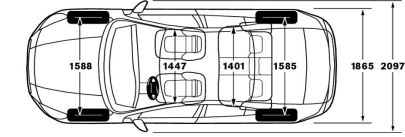

ENGINE	T3		T4		T5		T6 AWD	D2		D3		D4		D5	
	Manual	Auto	Manual	Auto	Manual	Auto	Auto	Manual	Auto	Manual	Auto	Manual	Auto	Manual	Auto
Configuration/Cylinders	Transverse - 16 valve, 4 cylinder		Transverse - 16 valve, 4 cylinder		Transverse - 16 valve, 4 cylinder		Transverse - 24 valve, 6 cyl.	Transverse - 8 valve, 4 cylinder		Transverse - 20 valve, 5 cylinder		Transverse - 20 valve, 5 cylinder		Transverse - 20 valve, 5 cylinder	
Engine capacity, cc	1596		1596		1999		2953	1560		1984		1984		2400	
Max. output ECE, hp/kw/rpm	150/110/5200		180/132/5700		240/172/5500		304/223/5600	115/84/3600		136/100/3500		163/120/3500		215/158/4000	
Max. torque ECE, Nm/rpm	240/1600-4000		240/1600-5000		320/1800-5000		440/2100-4200	270/1750-2500		350/1500-2250		400/1500-2750		420/1500-3250	
Transmission	6 speed		6 speed		6 speed		6 speed	6 speed		6 speed		6 speed		6 speed	
Fuel	95-98 RON unleaded (l)		95-98 RON unleaded (l)		95-98 RON unleaded (l)		95-98 RON unleaded (l)	Diesel (v)		Diesel (v)		Diesel (v)		Diesel (v)	
Fuel system	Direct Fuel Injection		Direct Fuel Injection		Direct Fuel Injection		Port Fuel Injection	Common Rail Direct Injection		Common Rail Direct Injection		Common Rail Direct Injection		Common Rail Direct Injection	
Fuel tank volume, litres (gallons)	67.5 (14.8)		67.5 (14.8)		67.5 (14.8)		67.5 (14.8)	67.5 (14.8)		67.5 (14.8)		67.5 (14.8)		67.5 (14.8)	
PERFORMANCE	T3		T4		T5		T6 AWD	D2		D3		D4		D5	
Top speed, mph	127	130	140	140	143	143	155	121	118	127	124	137	134	143	143
Acceleration 0-60 mph, sec	8.9	9.6	7.8	8.5	6.9	7.1	5.8	10.4	11.6	9.6	9.6	8.7	8.7	6.9	7.1
0-62 mph (0-100 km/h), sec	9.4	10.2	8.3	9.0	7.3	7.5	6.1	10.9	12.3	10.2	10.2	9.2	9.2	7.4	7.7
Drag co-efficient	0.28		0.28		0.28		0.28	0.28		0.28		0.28		0.28	
FUEL CONSUMPTION (ii)(iii)	T3		T4		T5		T6 AWD	D2		D3		D4		D5	
Mpg / l/100 km	Manual	Auto	Manual	Auto	Manual	Auto	Auto	Manual	Auto	Manual	Auto	Manual	Auto	Manual	Auto
Urban	38.2 / 7.4	29.4 / 9.6	32.8 / 8.6	29.4 / 9.6	25.2 / 11.2	24.8 / 11.4	19.5 / 14.5	55.4 / 5.1	57.7 / 4.9	55.4/5.1	41.5/6.8	55.4/5.1	41.5 / 6.8	49.6/5.7	34.9 / 8.1
Extra Urban	57.7 / 4.9	50.4 / 5.6	55.4 / 5.1	50.4 / 5.6	47.1 / 6.0	45.6 / 6.2	38.7 / 7.3	72.4 / 3.9	70.6 / 4.0	72.4/3.9	61.4/4.6	72.4/3.9	61.4 / 4.6	74.3/3.8	61.4 / 4.6
Combined	48.7 / 5.8	39.8 / 7.1	44.1 / 6.4	39.8 / 7.1	35.8 / 7.9	34.9 / 8.1	28.5 / 9.9	65.7 / 4.3	65.7 / 4.3	65.7/4.3	52.3/5.4	65.7/4.3	52.3 / 5.4	62.8/4.5	47.9 / 5.9
EMISSIONS	T3		T4		T5		T6 AWD	D2		D3		D4		D5	
CO₂, g/km	135	164	149	164	184	189	231	114	114	114	142	114	142	119	154
Vehicle Tax Band	E	F	G	F	F	F	F	F	F	F	F	F	F	F	F
First Year Vehicle Tax	£120	£170	£135	£170	£325	£460	£815	£0	£0	£0	£135	£0	£135	£0	£170
Subsequent Years' Vehicle Tax	£120	£170	£135	£170	£215	£250	£270	£30	£30	£30	£135	£30	£135	£30	£170
Emission Level	Euro V		Euro V		Euro V		Euro V	Euro V	Euro V	Euro V	Euro V	Euro V	Euro V	Euro V	Euro V
WEIGHTS	T3		T4		T5		T6 AWD	D2		D3		D4		D5	
Min. kerb weight, kg (actual kerb weight dependent on spec.)	1509	1521	1513	1529	1553	1569	1716	1509	1545	1577	1600	1574	1610	1594	1615
Max. possible towing weight	1600	1600	1600	1600	1800	1800	1800	1300	1300	1600	1600	1600	1600	1600	1800
Max. towing weight unbraked (approx), kg (lv)	750	750	750	750	750	750	750	750	750	750	750	750	750	750	750
Max. towball weight, kg	75	75	75	75	90	90	90	75	75	75	75	75	75	75	90
Max. total weight, kg	2020	2030	2020	2030	2040	2050	2220	2030	2050	2030	2050	2090	2110	2090	2110
Max. roof load, kg	75	75	75	75	75	75	75	75	75	75	75	75	75	75	75
Max. payload, kg (dependent on spec.)	511	509	507	501	487	491	504	521	505	453	450	516	500	496	495

LUGGAGE COMPARTMENT	
Volume to glass line - rear seats up - litres	339

INSURANCE RATINGS Insurance ratings may vary depending on model line and specification. For details, please refer to: www.thatcham.org/abigrouprating

- (i) For best performance and lowest fuel consumption 98 RON is recommended, 95 RON can be used for normal driving.
- (ii) The results do not express or imply any guarantee of the fuel consumption of a particular car.
- (iii) Official fuel consumption figures are obtained in accordance with Directive 93/116/EC as amended by 1999/100/EC. The figures are obtained under controlled test conditions and as such consumption achieved on the road will not necessarily accord with the official test results. Factors including driving styles and road, car and weather conditions will also have a bearing on actual fuel consumption achieved.
- (iv) Unbraked towing weight must not exceed 50% of kerb weight up to a maximum of 750 kg.
- (v) All diesel models are fitted with a particulate filter.

Notes
The weight of the vehicle will influence the level of CO₂ emitted and as a result, vehicles with higher levels of specification and factory fit options may emit higher levels of CO₂. However, vehicle tax is paid according to the weight and CO₂ emissions of the standard vehicle, as published in this price list.
A weighbridge must be used to determine specific weights. Data valid for manual transmission unless specified.
All measurements in mm
Auto = Geartronic Automatic Transmission