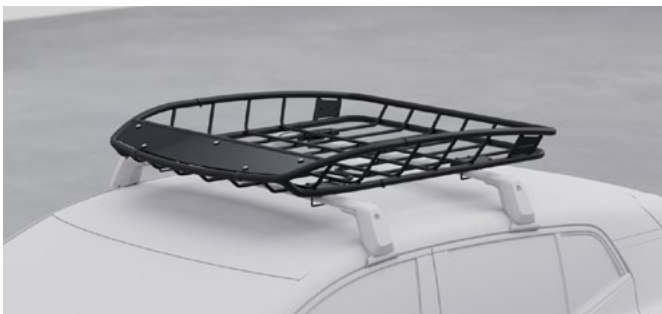

Roof basket (tension band not included). Max. load capacity 75 or 100 kg depending on the car model (Please see the Owner's Manual).

RM3,729.00 (price inclusive of labour for installation)