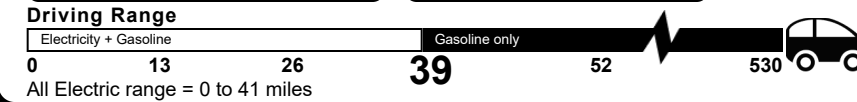

The price shown does not include License and Title
Fees, State and Local Taxes and Dealer Installed
Options and Accessories. The factory reserves the right
to modify price, designs and equipment without
previous notice.

PRICING

Manufacturer's Suggested Retail Price: $57,400.00

Ultra Features:

Harman Kardon Premium Sound
Graphical Head-Up Display
Power Child Locks, Rear Side Doors
Park Assist Front, Rear and Side
360 SurroundView Camera
Foldable Rear Backrest
Tailored Dashboard
Passenger Seat Memory, Front Seats
4-Way Power Lumbar
Power Cushion Extension, Front Seats

Climate Package 750.00

Bowers & Wilkins Premium Sound 3,200.00

Destination Charge 1,195.00

Total Suggested Retail Price: $62,545.00

EPA
DOT

Fuel Economy and Environment

Plug-In Hybrid Vehicle
Electricity-Gasoline

Fuel Economy Compact Cars range from 17 to 105 MPG. The best vehicle rates 140 MPGe.

Electricity
Charge Time: 5 Hours (240V)
74 MPGe
0.1 gallons per 100 miles
44 kW-hrs per 100 miles
Combined city/highway

Gasoline Only
31 MPG
3.2 gallons per 100 miles
Combined city/highway

You save $2750
in fuel costs over 5 years
compared to the average new
vehicle.