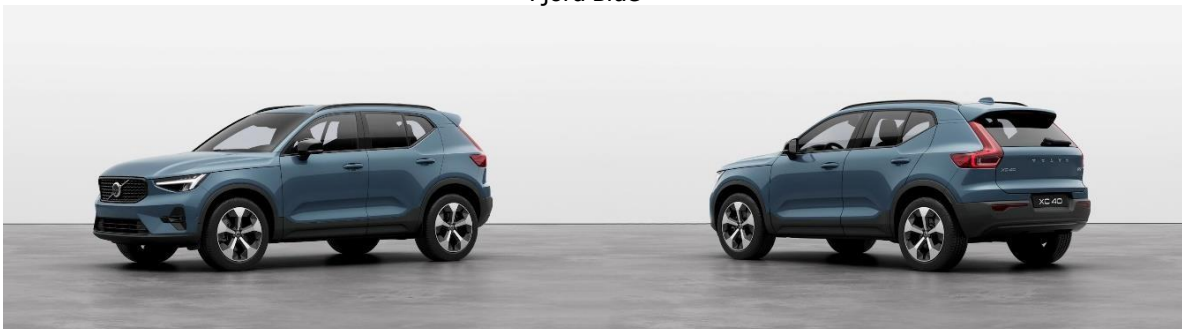

V O L V O

Your XC40 Recharge

Electric/Petrol

Automatic

FWD

5 seats

Your design

Level

Plus

Powertrain

T5 FWD plug-in hybrid

Wheels

19" 5-Double Spoke Black Diamond Cut

Interior

Charcoal Insert Colour Interior

AVAILABLE IN COLORS

Black Stone

Thunder Grey

Crystal White

Silver Dawn

Fjord Blue

DESIGN INTERIOR

Harman Kardon premium sound
Strategically placed speakers, surround
sound and precise tuning create a
captivating audio experience that puts you at
the heart of the music.

Exterior

19" 5-Double Spoke Black Diamond Cut, R-design grille, High-gloss black decor side window, Hidden tail pipes, Roof rails integrated glossy black, Plastic Protection cap.

Interior

Rear center armrest, Interior illumination high level, Metal Mesh décor inlays, Microfiber Protec, Textile and Vinyl, Key Remote control high level, Tailored gear shift, Artificial Leather Steering Wheel with uni deco inlay 3 Spoke, Remote control bottom, Charcoal, Carpet kit, textile R-design.