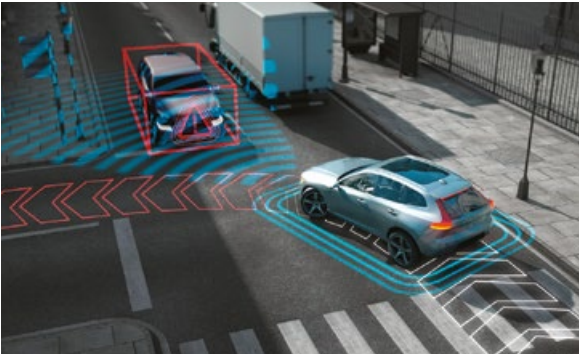

INTELLISAFE

City Safety - Collision Avoidance & Mitigation with Intersection Support