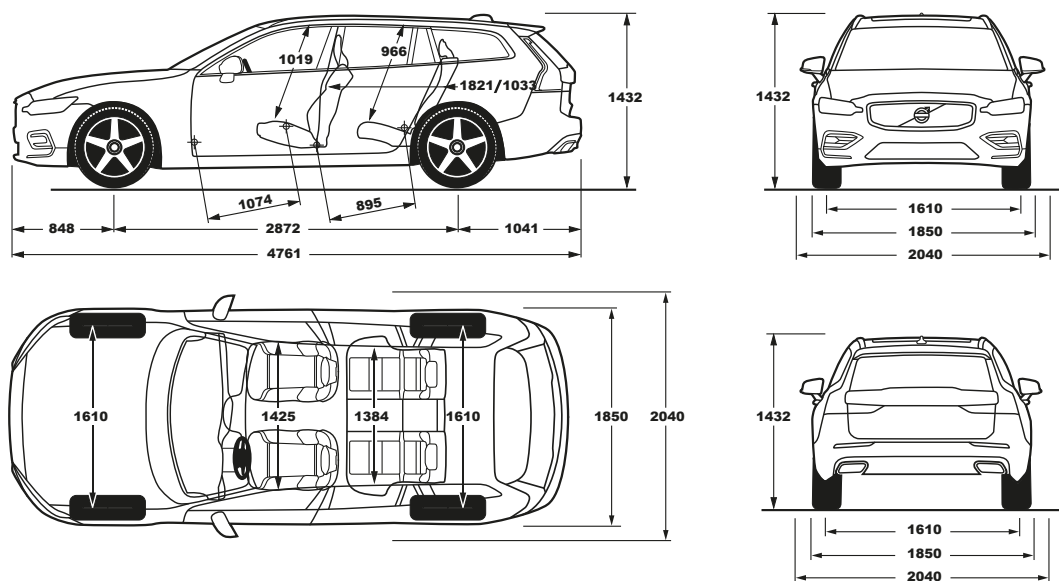

ENGINES

T5 AWD*

Engine type:	2.0 I4 petrol turbocharged
Transmission:	Eight-speed Geartronic™
Max. Power output, kW at rpm:	187 at 5500 (192 at 5700)
Max. torque, Nm at rpm:	350 at 1500–4800 (400 at 2500-3500)
Acceleration, 0–100 km/h in sec:	6.5 (6.4)
Fuel tank, litres:	60
Environmental classification:	Euro 6
Fuel consumption, litres/100 km, mixed cycle:	7.3
CO₂ g/km:	167
Towing capacity, braked kg:	1800

T8 AWD*

Engine type:	Plug-In Hybrid with 2.0 I4 petrol supercharged/turbocharged and electric motor	
Transmission:	Eight-speed Geartronic™	
Max. Power output, kW at rpm:	Petrol: 246 at 6000 Total: 311	Electric: 65
Max. torque, Nm at rpm:	Petrol: 430 at 2200-5400 Total: 670	Electric: 240
Acceleration, 0–100 km/h in sec:	4.5	
Fuel tank, litres:	60	
Environmental classification:	Euro 6	
Fuel consumption, litres/100 km, mixed cycle:	2.0	
CO₂ g/km:	46	
Towing capacity, braked kg:	2000	

DIMENSIONS

* V60 R-Design variants receive Polestar Optimisation as standard, optimised figures shown alongside standard figures where applicable.

Fuel consumption and emissions based on European combined cycle. Accessories and / or options fitted to vehicles may affect vehicle performance, fuel consumption and emissions. All technical data may be subject to change. Contact your nearest Volvo Car dealer for the latest information.