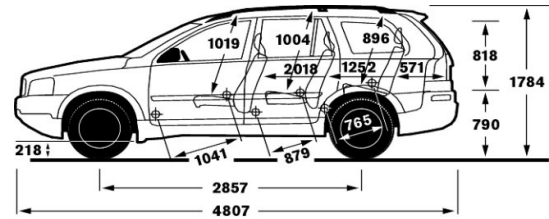

PERFORMANCE	D5 AWD Auto
Top speed, mph	127
Acceleration 0-60 mph, sec	9.7
0-62 mph (0-100 km/h), sec	10.3
Drag co-efficient	0.36

FUEL CONSUMPTION (ii)(iii)	D5 AWD Auto
Urban	26.9/10.5
Extra Urban	41.5/6.8
Combined	34.4/8.2

EMISSIONS	D5 AWD Auto
CO₂ g/km	215
Vehicle Tax Band	K
First Year Vehicle Tax	£600
Subsequent Years Vehicle Tax	£270
Emission Level	Euro V

WEIGHTS	D5 AWD Auto
Min. kerb weight, kg (actual kerb weight dependent on)	2129
Max. possible towing weight braked, kg	2250
Max. towing weight unbraked (approx.), kg (iv)	750
Max. towball weight, kg	90
Max. total weight, kg	2750
Max. roof load, kg	100
Max. payload, kg (dependent on specification)	621

INSURANCE RATINGS	Insurance ratings may vary depending on model line and specification. For details, please refer to: www.thatcham.org/abigrouprating

Notes

The weight of the vehicle will influence the level of CO₂ emitted and as a result, vehicles with higher levels of specification and factory fit options may emit higher levels of CO₂. However, vehicle tax is paid according to the weight and CO₂ emissions of the standard vehicle, as published in this price list.

Auto = Geartronic Automatic Transmission

LUGGAGE COMPARTMENT	
Volume to glass line - rear seats up, litres	249
Volume to glass line - 3rd row down, 2nd row up, litres	615
Volume to roof - all rear seats down, litres	1837

GROUND CLEARANCE	
Vehicle Ground Clearance, mm	218
With 2 Persons, mm	207
Wading Depth, mm	406
Departure Angle	28°
Approach Angle	25°
Breakover Angle	20°