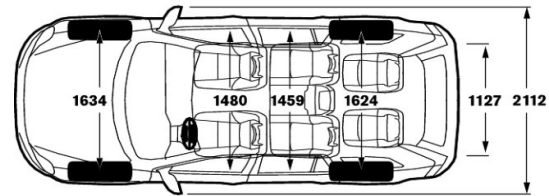

PERFORMANCE	D5 AWD Auto
Top speed, mph	127
Acceleration 0-60 mph, sec	9.7
0-62 mph (0-100 km/h), sec	10.3
Drag co-efficient	0.36

FUEL CONSUMPTION (ii)(iii)	D5 AWD Auto
Urban	26.9/10.5
Extra Urban	41.5/6.8
Combined	34.4/8.2

EMISSIONS	D5 AWD Auto
CO₂ g/km	215
Vehicle Tax Band	K
First Year Vehicle Tax	£600
Subsequent Years Vehicle Tax	£270
Emission Level	Euro V

WEIGHTS	D5 AWD Auto
Min. kerb weight, kg (actual kerb weight dependent on)	2129
Max. possible towing weight braked, kg	2250
Max. towing weight unbraked (approx.), kg (iv)	750
Max. towball weight, kg	90
Max. total weight, kg	2750
Max. roof load, kg	100
Max. payload, kg (dependent on specification)	621

INSURANCE RATINGS	Insurance ratings may vary depending on model line and specification. For details, please refer to: www.thatcham.org/abigrouprating

Notes

The weight of the vehicle will influence the level of CO₂ emitted and as a result, vehicles with higher levels of specification and factory fit options may emit higher levels of CO₂. However, vehicle tax is paid according to the weight and CO₂ emissions of the standard vehicle, as published in this price list.

Auto = Geartronic Automatic Transmission

LUGGAGE COMPARTMENT	
Volume to glass line - rear seats up, litres	249
Volume to glass line - 3rd row down, 2nd row up, litres	615
Volume to roof - all rear seats down, litres	1837

GROUND CLEARANCE	
Vehicle Ground Clearance, mm	218
With 2 Persons, mm	207
Wading Depth, mm	406
Departure Angle	28°
Approach Angle	25°
Breakover Angle	20°